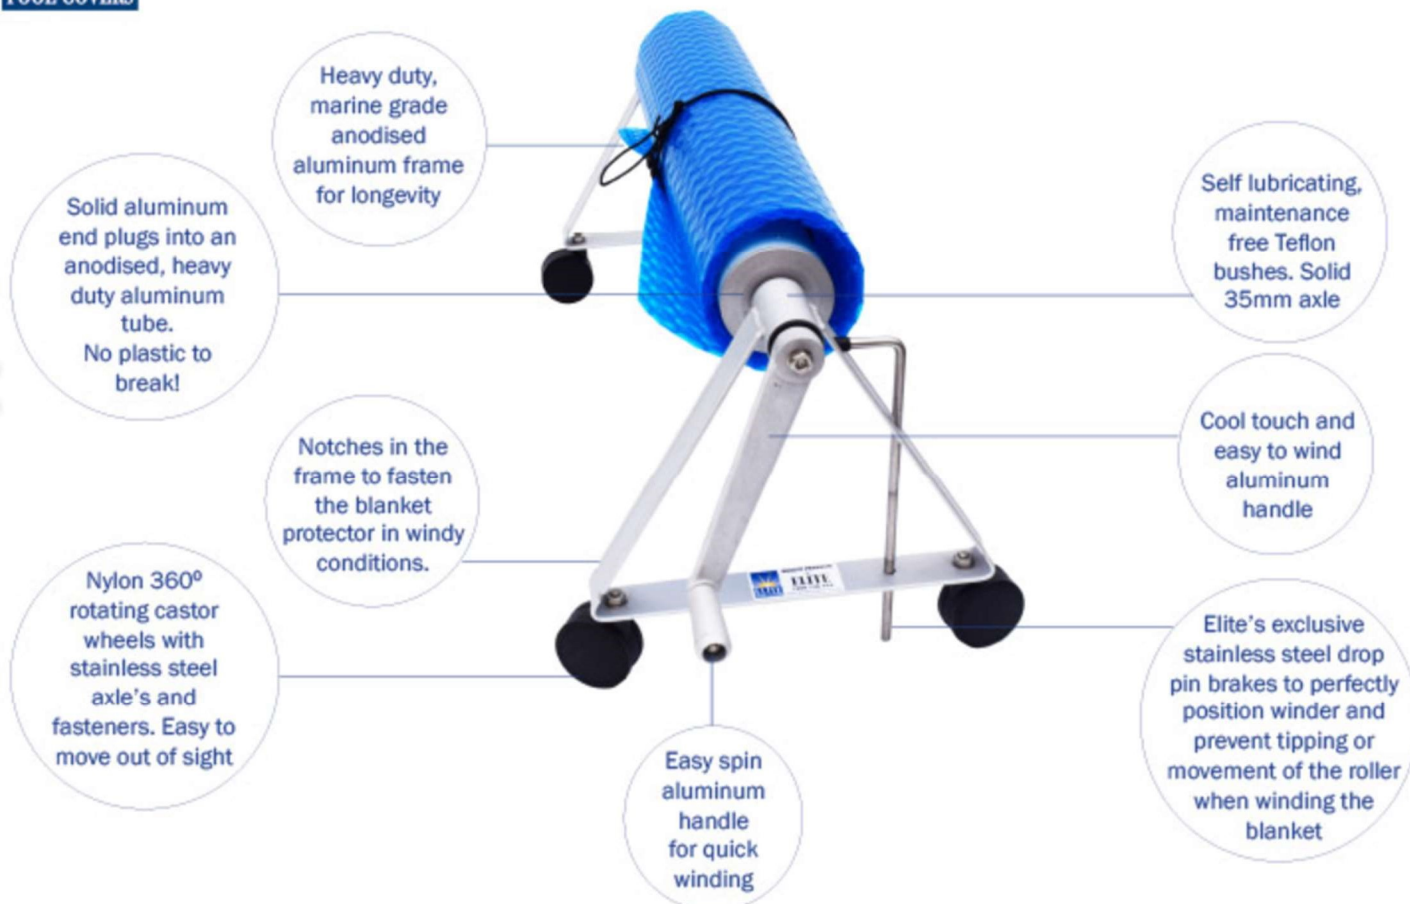

## ELITE DELUXE ROLLER™

8 YR WARRANTY\*

### Elite Deluxe Mobile Easy Roller™

- Elite Deluxe Fully Mobile Easy Roller., “use and remove”
- Has nylon and stainless steel 360° rotating heavy duty castors for ease of use
- Computer cut 5mm anodised frame for longevity
- The Deluxe anodised handle make winding up blanket a breeze
- Elite’s exclusive drop pin system. (stops the roller moving when in use and locates the roller in the exact spot for easy, one person operation)
- Over cover clips onto framework cut outs to hold the over cover perfectly, to protect your investment
- Comes with either a detachable or cord fitting system
- The only roller with its own pull cord system, just walk to the other end of the pool and pull the cord.
- **8 year warranty**